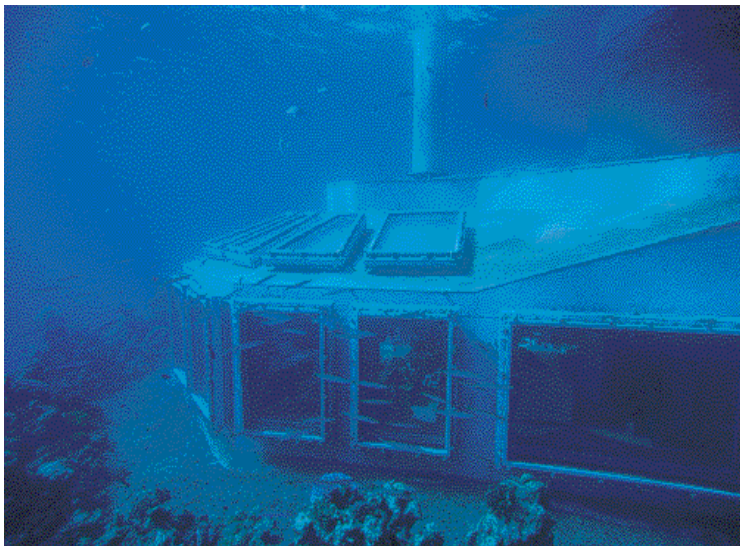

# Rhetorics on the Mystery of the Deep Sea World, The Red Sea Star

'The Red Sea Star' brings a pleasant and colorful reminiscence to the world of mystic deep sea. Located 20 feet beneath the sea and three hundred feet offshore at bottom of Eilat bay, The Red Sea Star is found on the southern most tip of Israel. Aqua Creations, a design firm based in Tel Aviv, Israel, redesigned the previously not-well-known deep sea world and transformed it into a fantasy-filled submarinal resort. Currently Aqua Creations is running showrooms in major cities around the world exhibiting the latest design items. Ayala S. Serfaty, the designer-in-charge for Aqua Creations, boasts strong foundation in fine arts as can be witnessed in her product design and interior collection. The company now supplies its products throughout the world by order from designers, private collectors, and companies. [www.aquagallery.com](http://www.aquagallery.com)