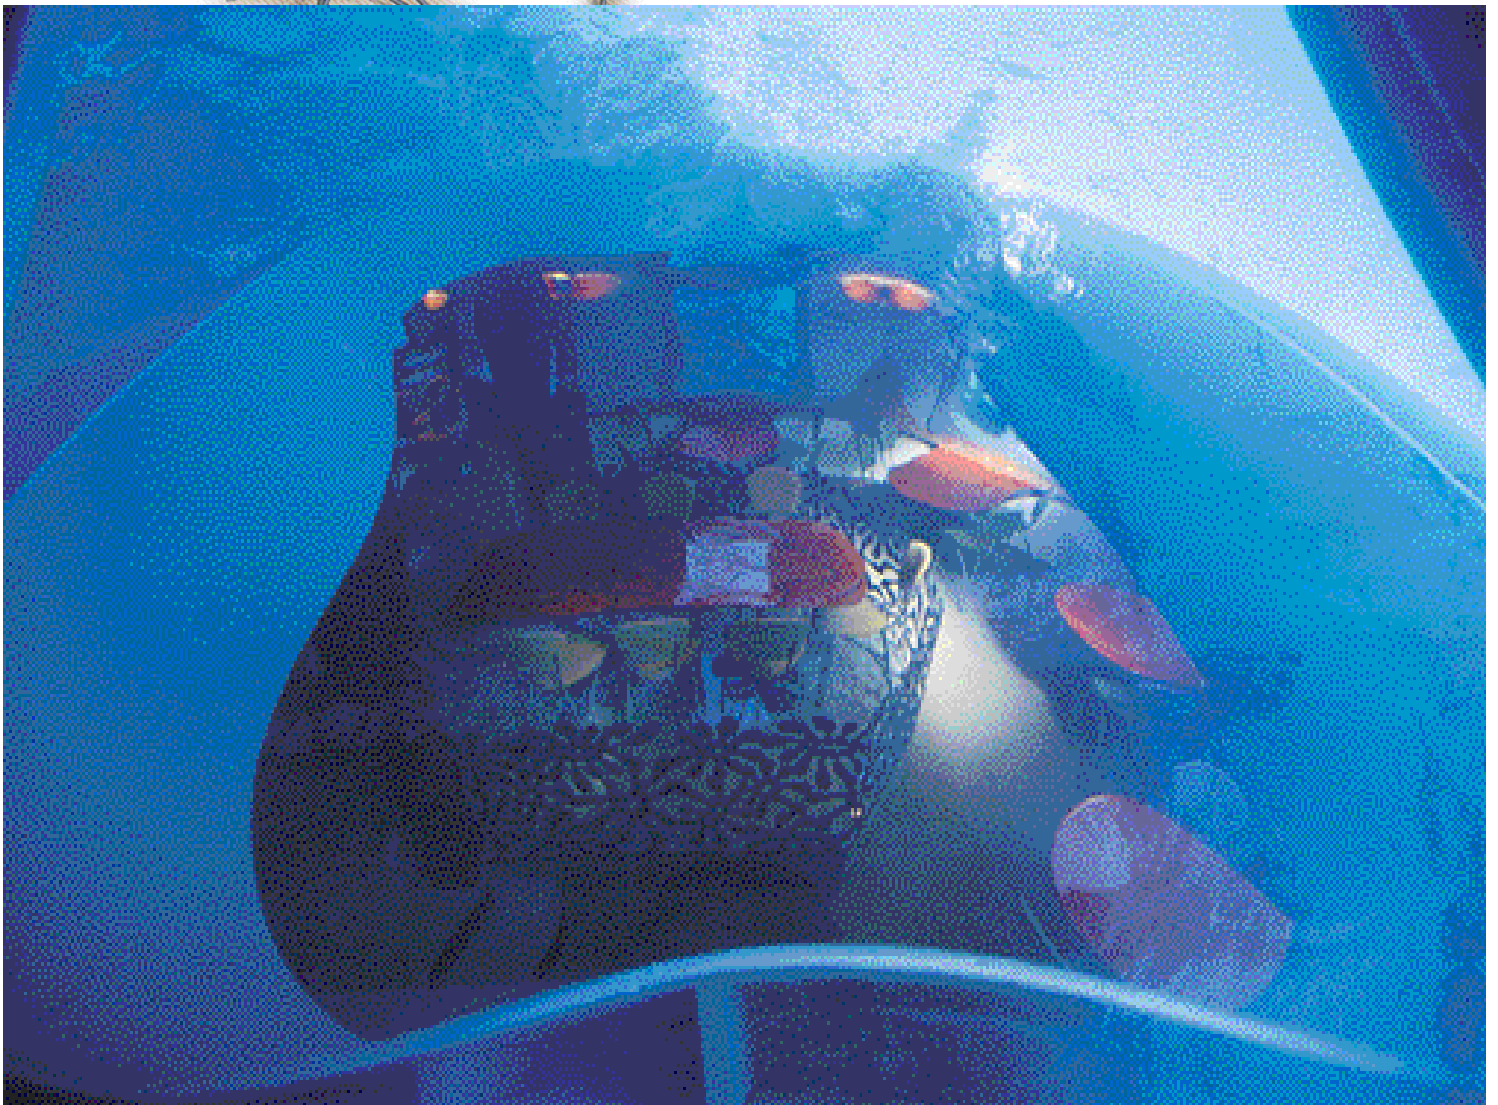

'The Red Sea Star'