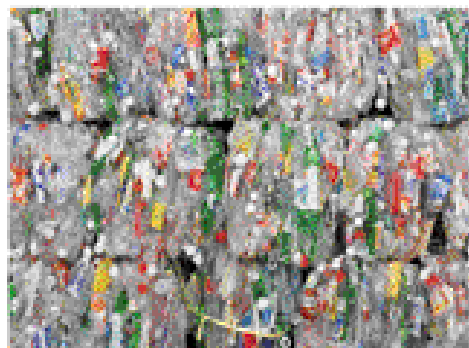

Japan Now !!