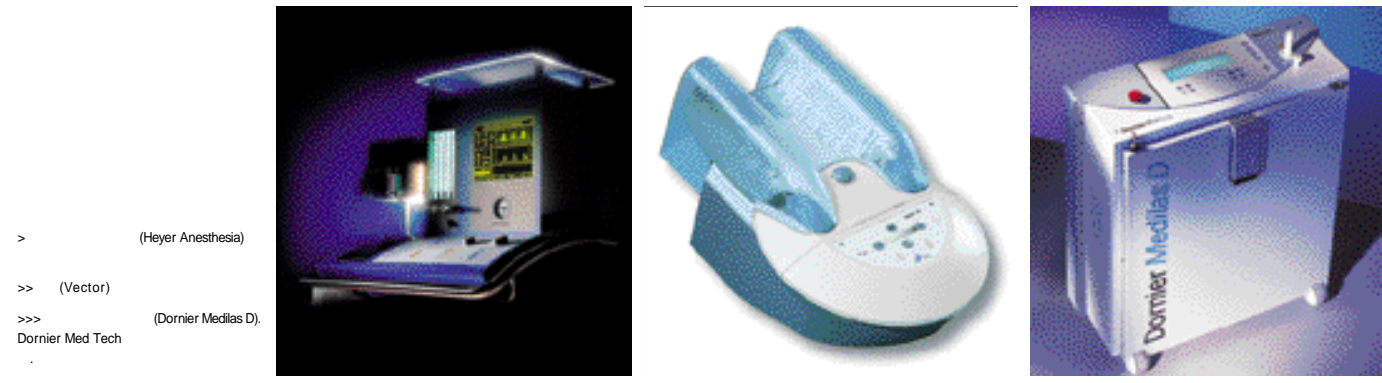

T-Easy Deck Phone Tel +49 40 536 67 38 | Fax +49 40 536 75 46 pvdosten@aol.com

Bould Design, 2000

Fred Bould가 Verve
 . Verve

Tel +1 650 328 1140 | Fax +1 650 328 1141 | www.bould.com

ID Design Agency,

ID Design Agency가 , CAD 가
 , iF
 Tel +49 89 8 57 10 07 | Fax +49 89 8 57 40 69 | www.id-design.de